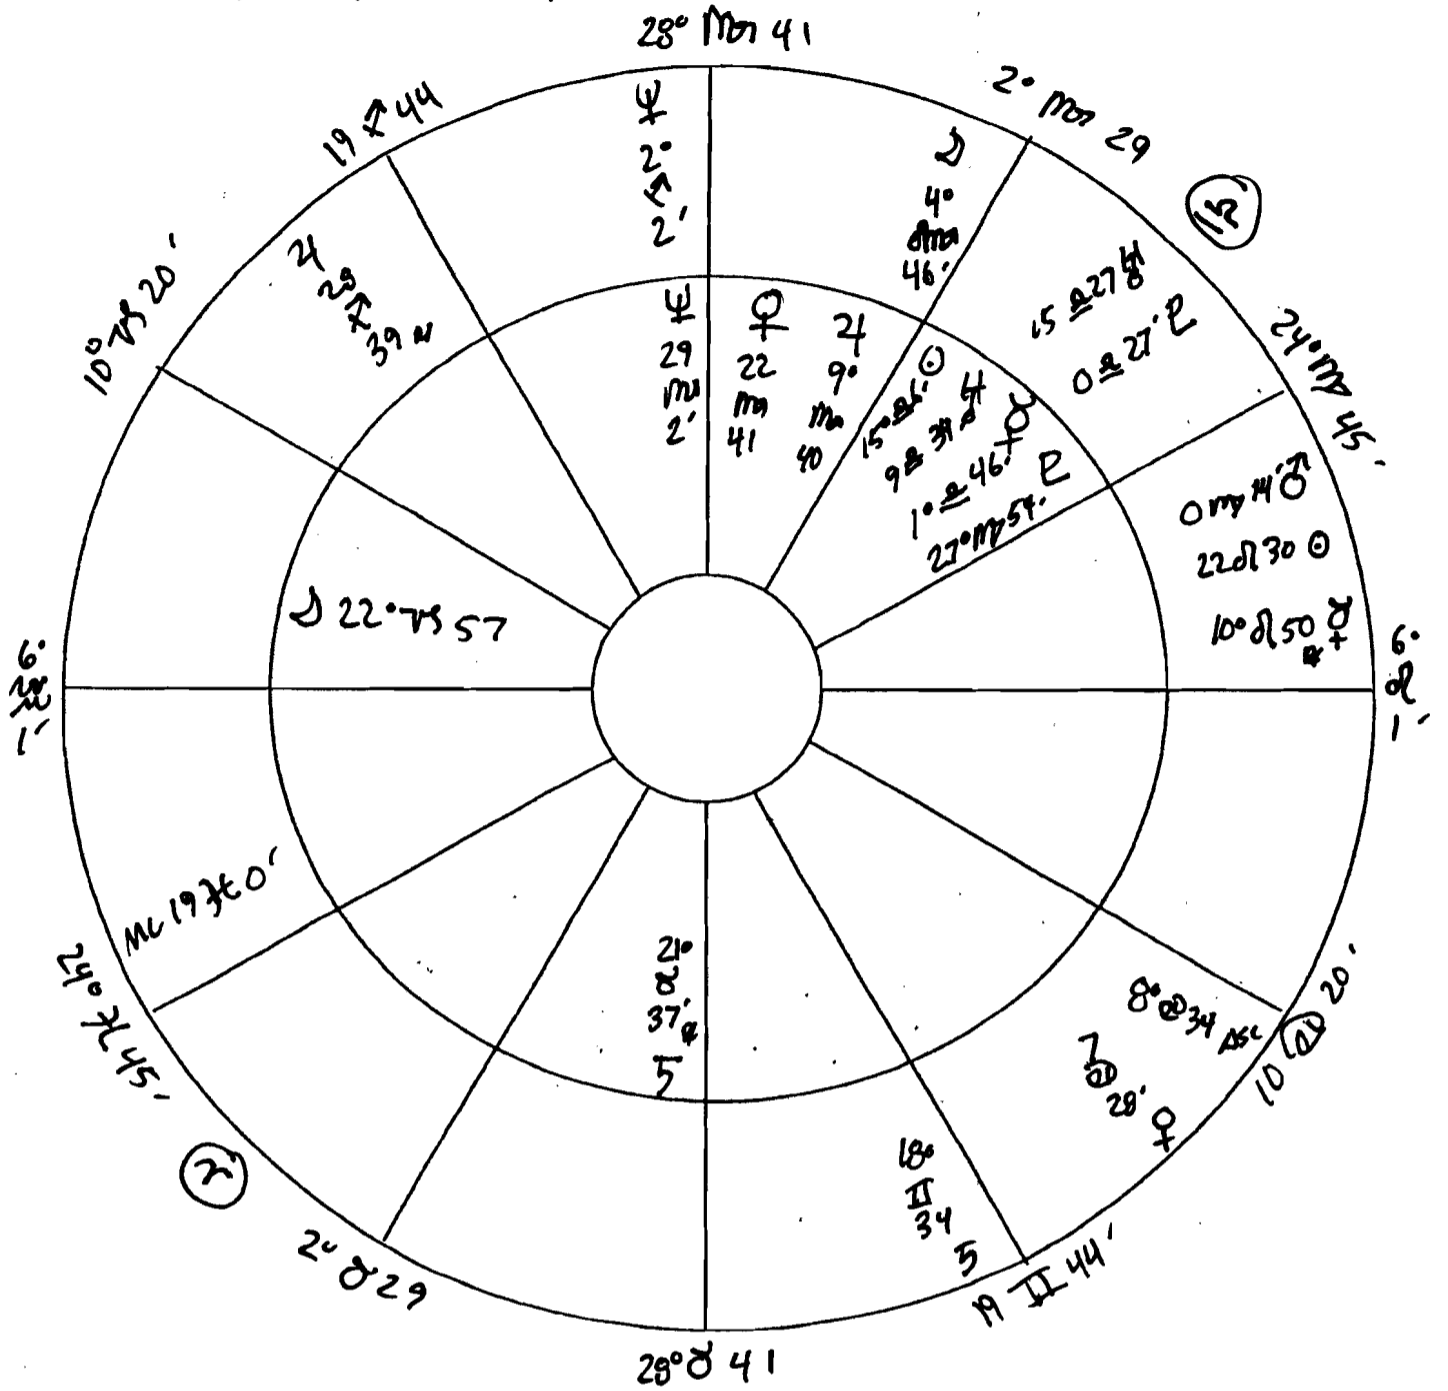

Relationships: Why? And Why Not?

Inner Wheel MATT DAMON   Outer Wheel BEN AFFLECK

Chart Comparison by Degree

Degree	Planet & Sign Matt	Planet & Sign Ben
0		♂♐, ♀♈
1	♃♈	
2		♃♏
3		
4		♃♐
5		
6	ASC ♃	
7		♀♏
8		ASC ♏
9	♃♐, ♃♈	
10		♃♏
11		
12		
13		
14		
15	♃♈	♃♈
16		
17		
18		♃♏
19		MC♏
20		
21	♃♏	
22	♃♏, ♃♐, ♂♐	♃♏
23		
24		
25		
26		
27	♃♐	
28	MC♐	♃♏
29	♃♐