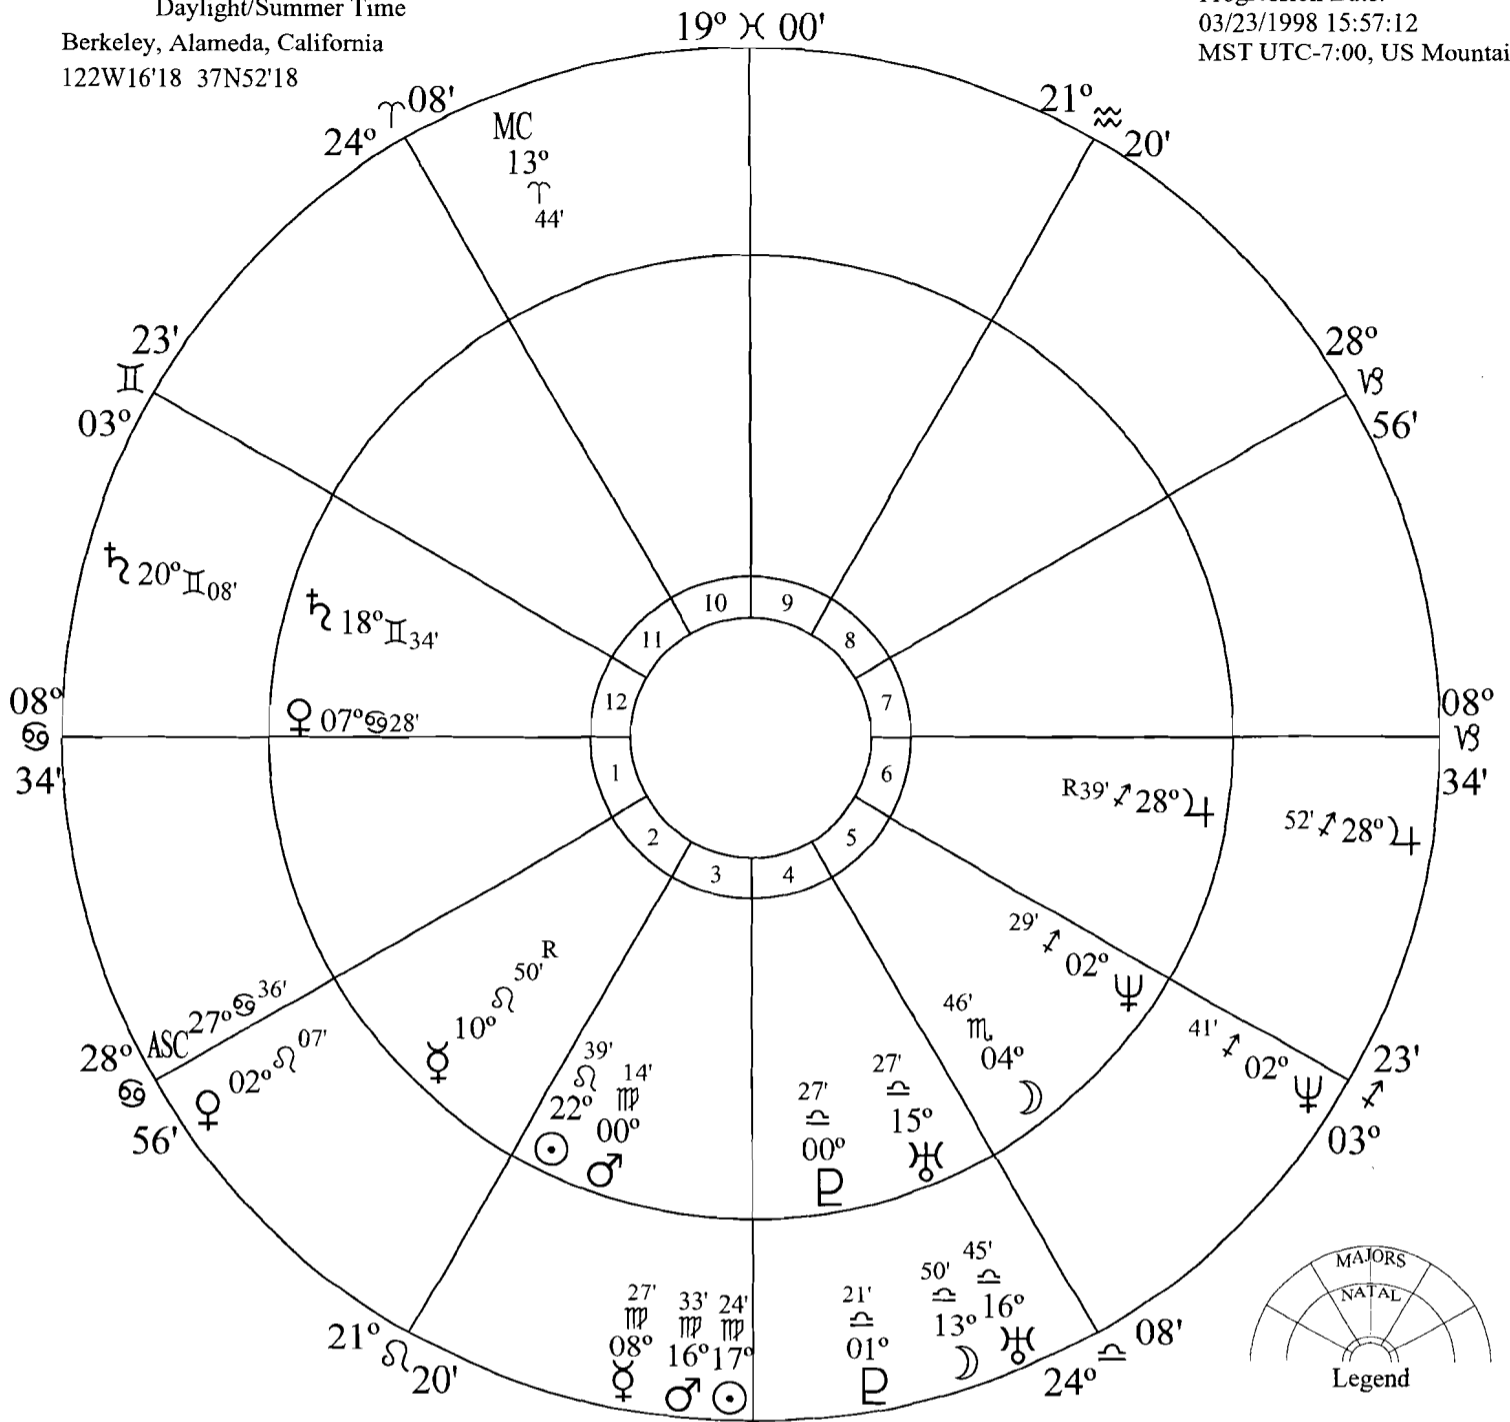

SUBJECT: Matthew (Matt) Paige Damon
 DATE: 10/08/1970
 TIME: 03:22:00 PM EST UTC-5:00 - EDT
 Daylight/Summer Time
 Boston, Suffolk, Massachusetts
 071W03'37 42N21'30

16:00 02/12/15 Ver 2.5.0
 Placidus, Tropical

SUBJECT: Benjamin (Ben) Geza Affleck-Boldt

DATE: 08/15/1972

TIME: 02:53:00 AM PST UTC-8:00 - PDT
Daylight/Summer Time

Berkeley, Alameda, California

122W16'18 37N52'18

15:58 02/12/15 Ver 2.5.0

Placidus, Tropical

Progression Date:

03/23/1998 15:57:12

MST UTC-7:00, US Mountain :

DECLINATIONS

	NATAL	MAJOR
☉	13N58	04N59
☽	17S58	10S04
♀	14N14	10N03
♂	19N20	17N58
♃	12N26	06N16
♄	23S22	23S26
♅	21N24	21N29
♆	05S31	06S01
♇	19S03	19S07
♈	14N24	13N59
MC	04S21	05N25
ASC	23N10	20N39